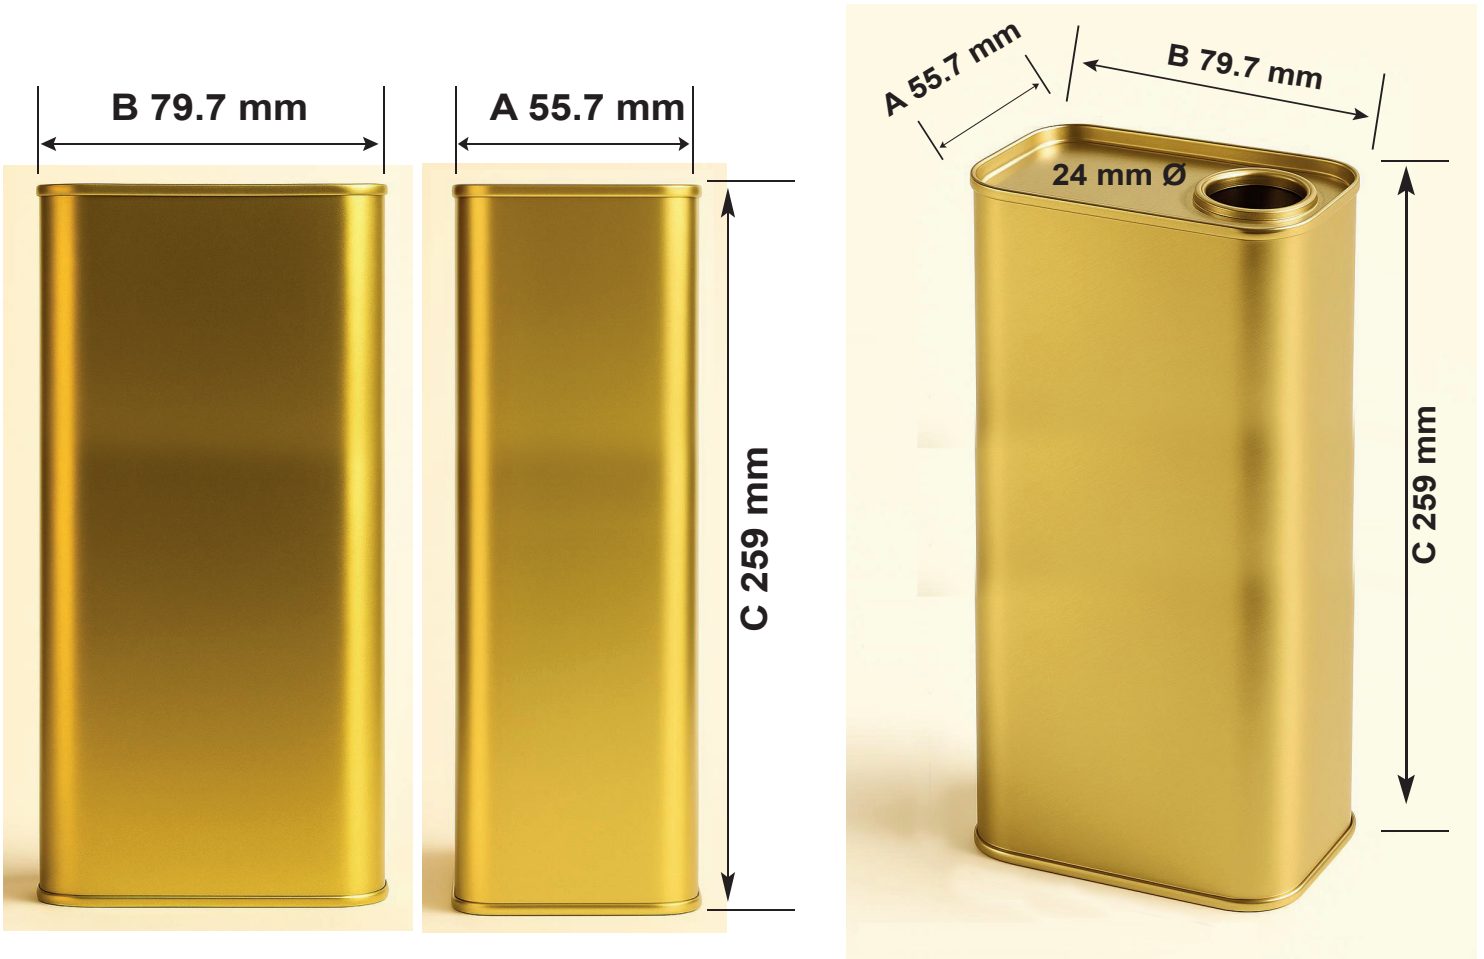

### 1L LONG RECTANGULAR METAL CAN

#### ISOMETRIC VIEW

VOLUME	A ±0.00	B ±0.00	C ±1.00
1 L LONG	55.7	79.7	259

MATERIAL THICKNESS		
BODY	LID	BOTTOM
0.22	0.22	0.22

All drawings, specification and information in this page are exclusive property of Jerusalem factory for cans making (Jordan).