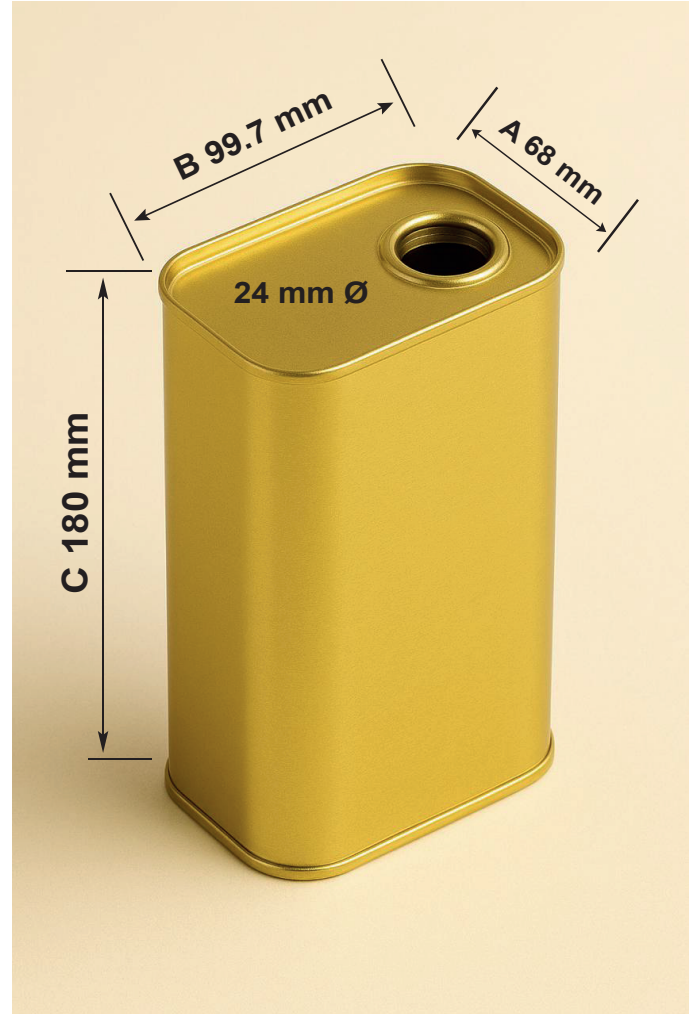

### 1L RECTANGULAR METAL CAN

#### ISOMETRIC VIEW

VOLUME	A ±0.00	B ±0.00	C ±1.00
1 L	68	99.7	180

MATERIAL THICKNESS		
BODY	LID	BOTTOM
0.22	0.22	0.22

All drawings, specification and information in this page are exclusive property of Jerusalem factory for cans making (Jordan).