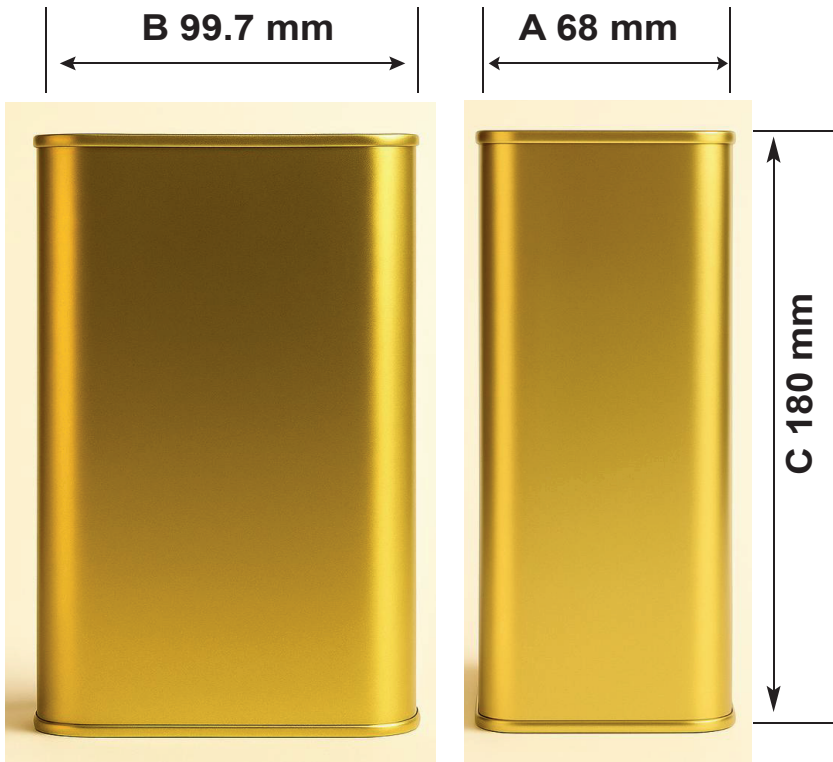

### 1L RECTANGULAR METAL CAN

#### ISOMETRIC VIEW

VOLUME	A ±0.00	B ±0.00	C ±1.00
1 L	68	99.7	180

MATERIAL THICKNESS		
BODY	LID	BOTTOM
0.22	0.22	0.22

All drawings, specification and information in this page are exclusive property of Jerusalem factory for cans making (Jordan).