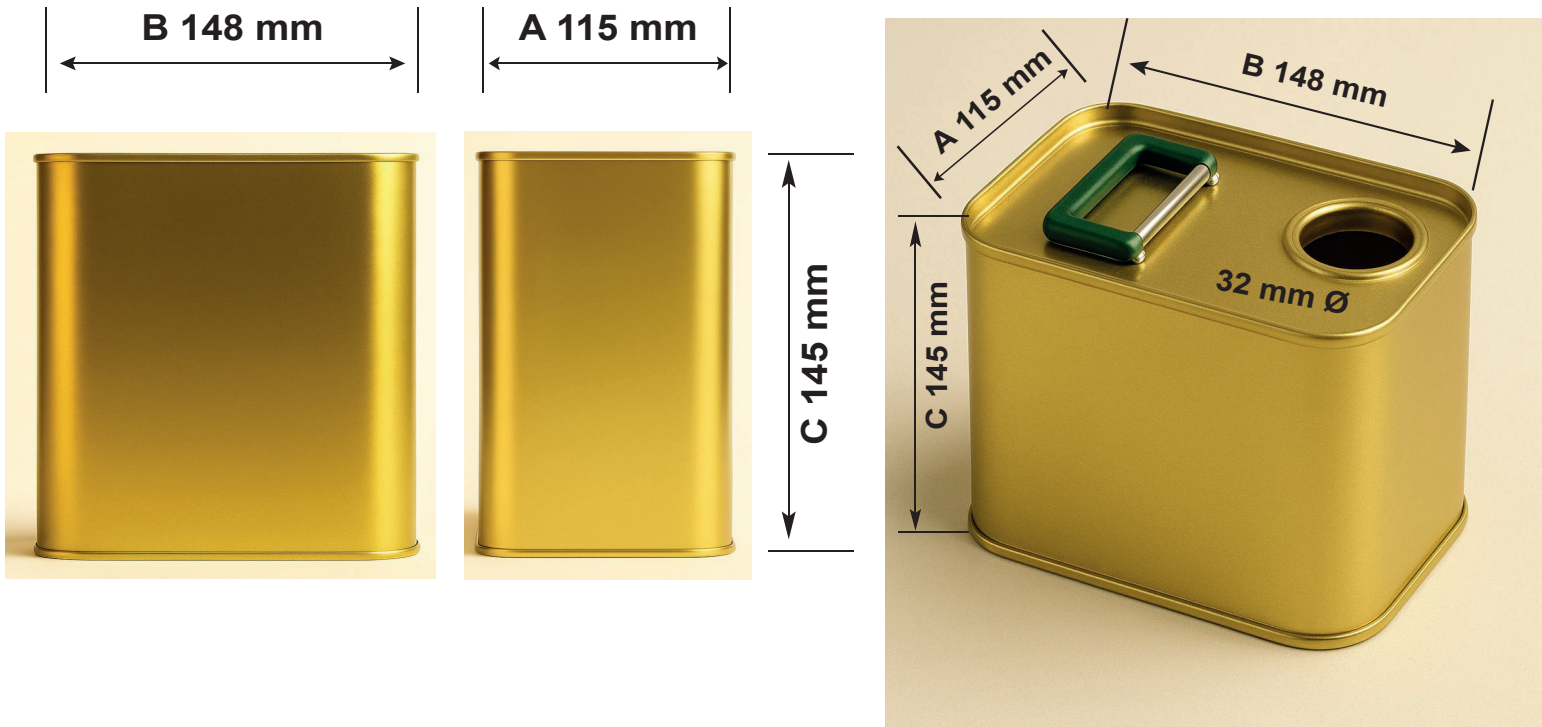

2L RECTANGULAR METAL CAN

ISOMETRIC VIEW

| VOLUME | A ±0.00 | B ±0.00 | C ±1.00 |
|--------|------------|------------|------------|
| 2 L | 115 | 148 | 145 |

| MATERIAL THICKNESS | | |
|--------------------|------|--------|
| BODY | LID | BOTTOM |
| 0.24 | 0.22 | 0.22 |