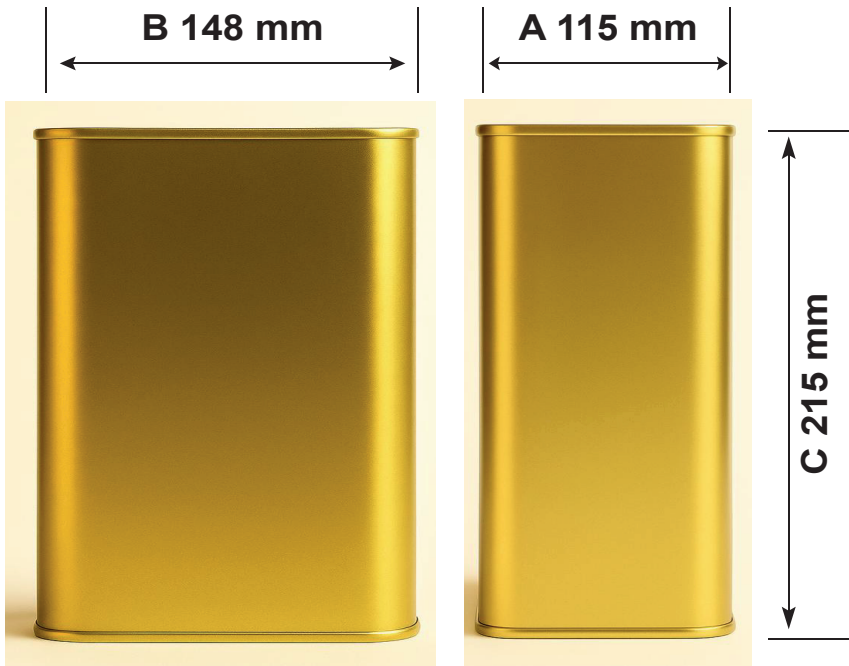

3L RECTANGULAR METAL CAN

ISOMETRIC VIEW

VOLUME	A ±0.00	B ±0.00	C ±1.00
3 L	115	148	215

MATERIAL THICKNESS		
BODY	LID	BOTTOM
0.24	0.22	0.22

All drawings, specification and information in this page are exclusive property of Jerusalem factory for cans making (Jordan).