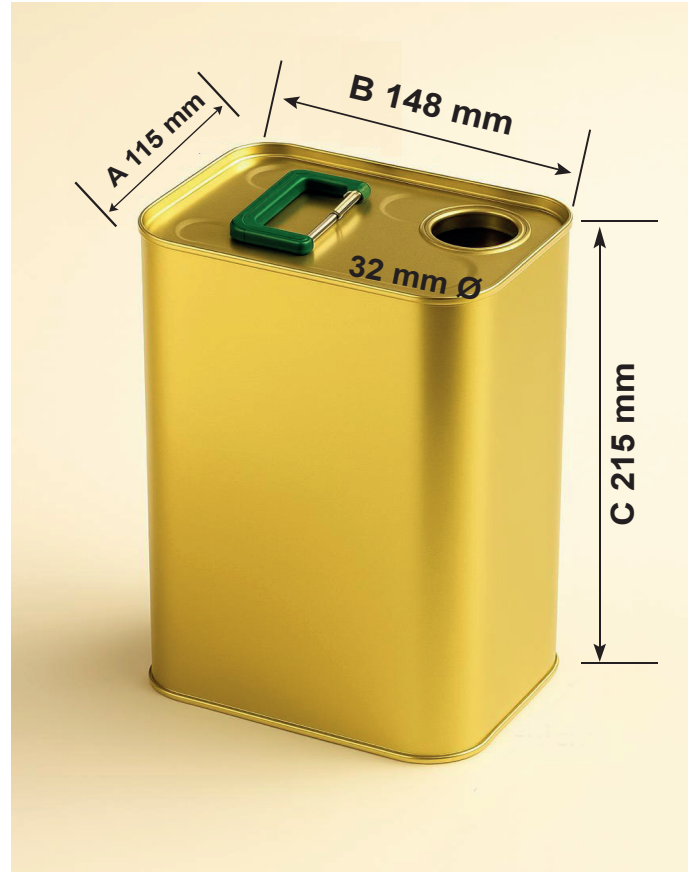

3L RECTANGULAR METAL CAN

ISOMETRIC VIEW

VOLUME	A ±0.00	B ±0.00	C ±1.00
3 L	115	148	215

MATERIAL THICKNESS		
BODY	LID	BOTTOM
0.24	0.22	0.22

All drawings, specification and information in this page are exclusive property of Jerusalem factory for cans making (Jordan).