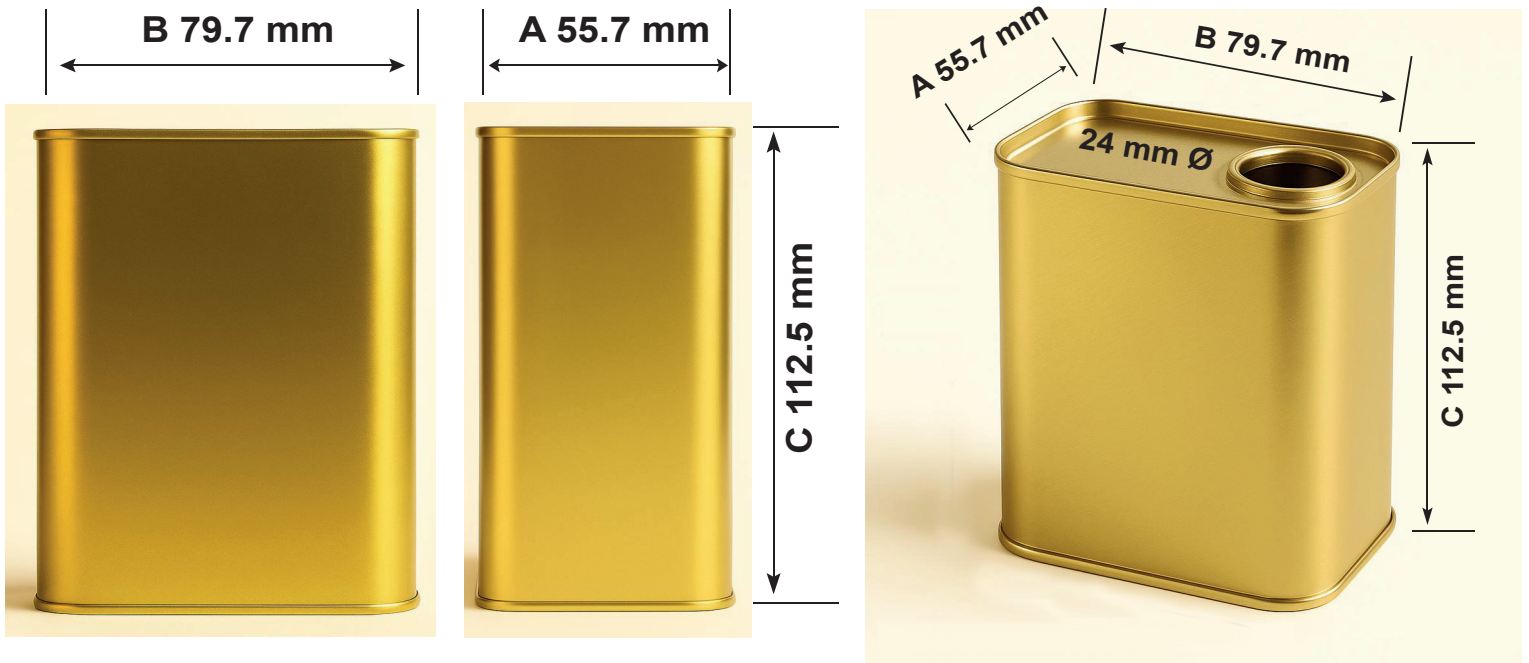

### 400 ML RECTANGULAR METAL CAN

#### ISOMETRIC VIEW

VOLUME	A ±0.00	B ±0.00	C ±1.00
400 ML	55.7	79.7	112.5

MATERIAL THICKNESS		
BODY	LID	BOTTOM
0.22	0.22	0.22

All drawings, specification and information in this page are exclusive property of Jerusalem factory for cans making (Jordan).