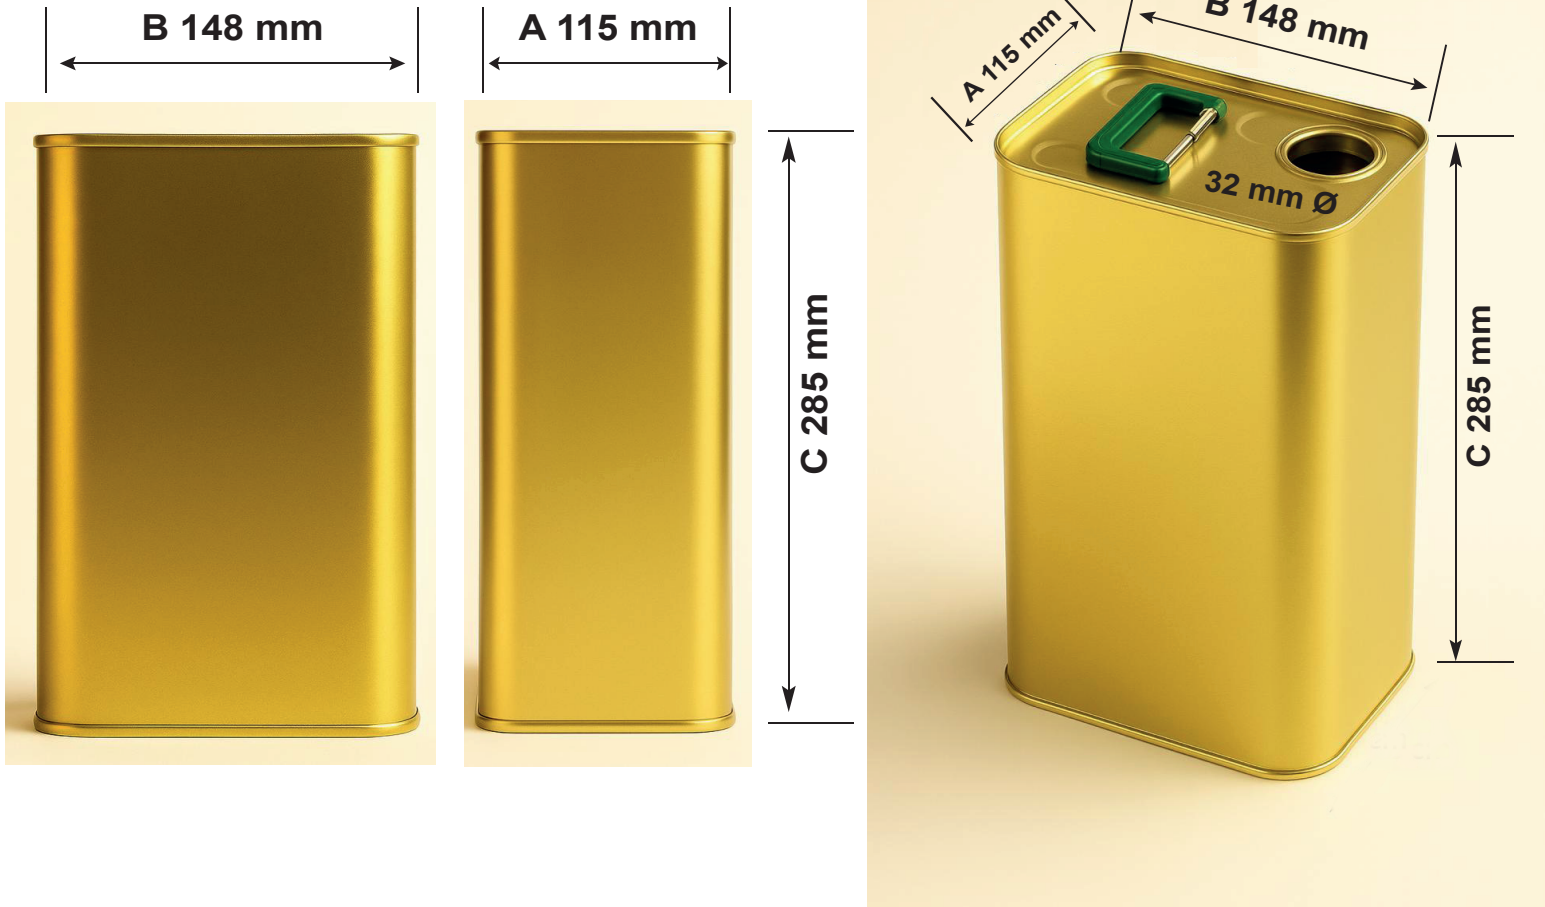

4L RECTANGULAR METAL CAN

ISOMETRIC VIEW

VOLUME	A ±0.00	B ±0.00	C ±1.00
4 L	115	148	285

MATERIAL THICKNESS		
BODY	LID	BOTTOM
0.24	0.22	0.22

All drawings, specification and information in this page are exclusive property of Jerusalem factory for cans making (Jordan).