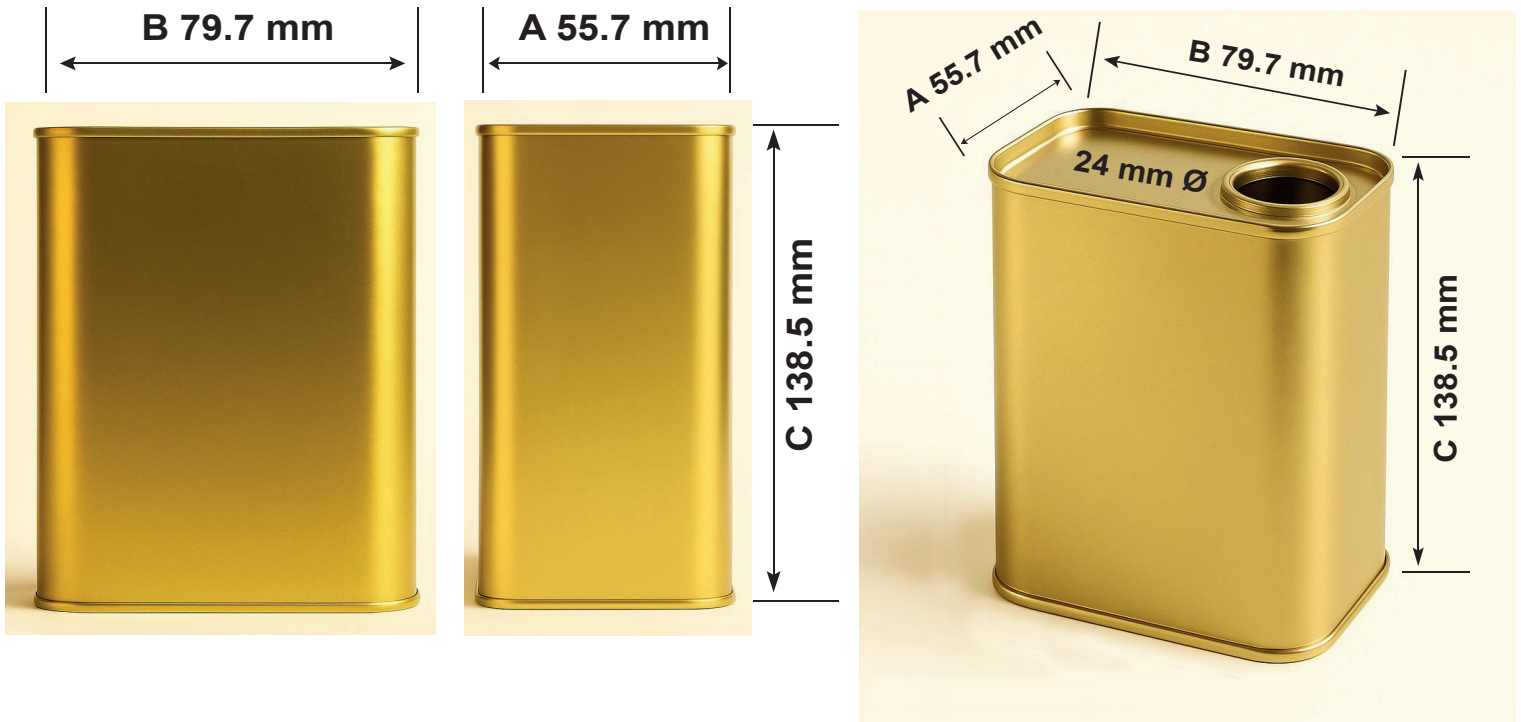

500ML RECTANGULAR METAL CAN

ISOMETRIC VIEW

VOLUME	A ±0.00	B ±0.00	C ±1.00
500 ML	55.7	79.7	138.5

MATERIAL THICKNESS		
BODY	LID	BOTTOM
0.22	0.22	0.22

All drawings, specification and information in this page are exclusive property of Jerusalem factory for cans making (Jordan).