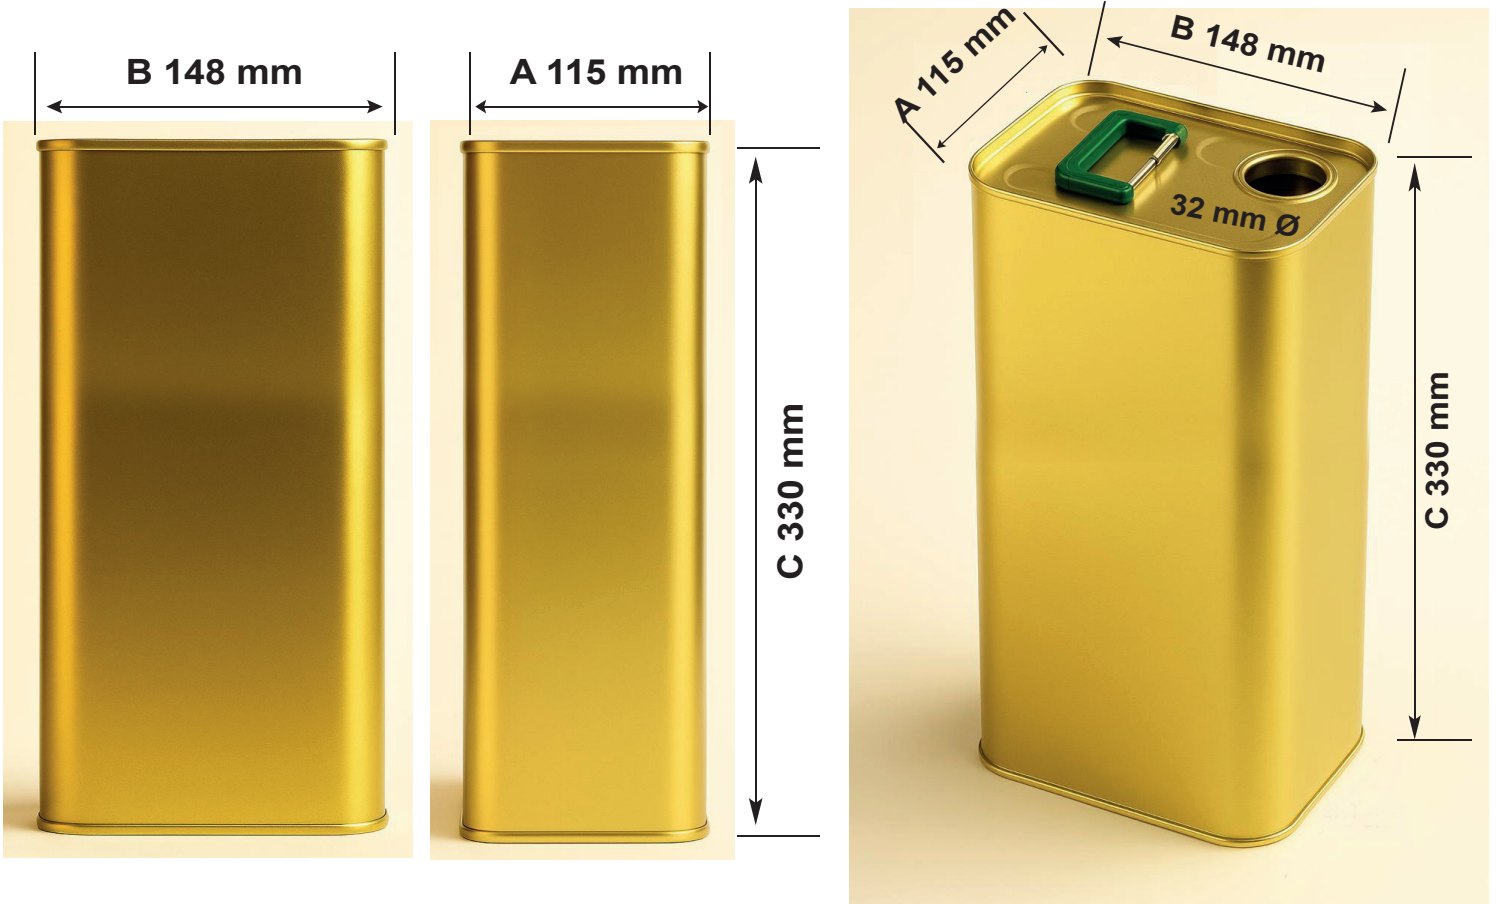

5L RECTANGULAR METAL CAN

ISOMETRIC VIEW

VOLUME	A ±0.00	B ±0.00	C ±1.00
5 L	115	148	330

MATERIAL THICKNESS		
BODY	LID	BOTTOM
0.24	0.22	0.22

All drawings, specification and information in this page are exclusive property of Jerusalem factory for cans making (Jordan).