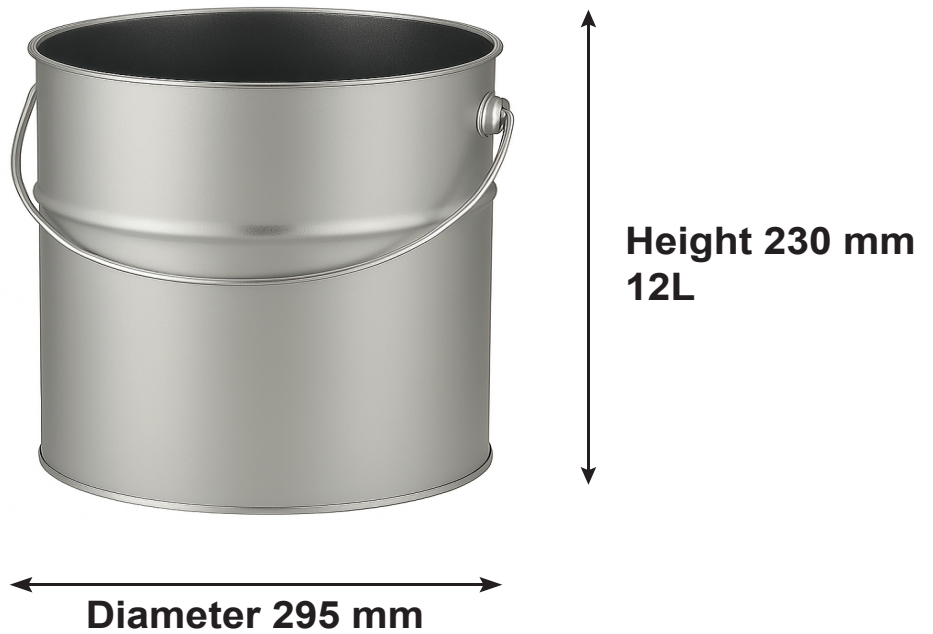

D295 DIAMETER METAL CAN 12L OPEN TOP DRUM

This Can D295 for Paints and another....

VOLUME	Diameter ±0.00	Height ±0.00	Cover
D295 - 12L	295 mm	230 mm	METAL

MATERIAL THICKNESS		
BODY	LID	BOTTOM
0.28	0.28	0.28